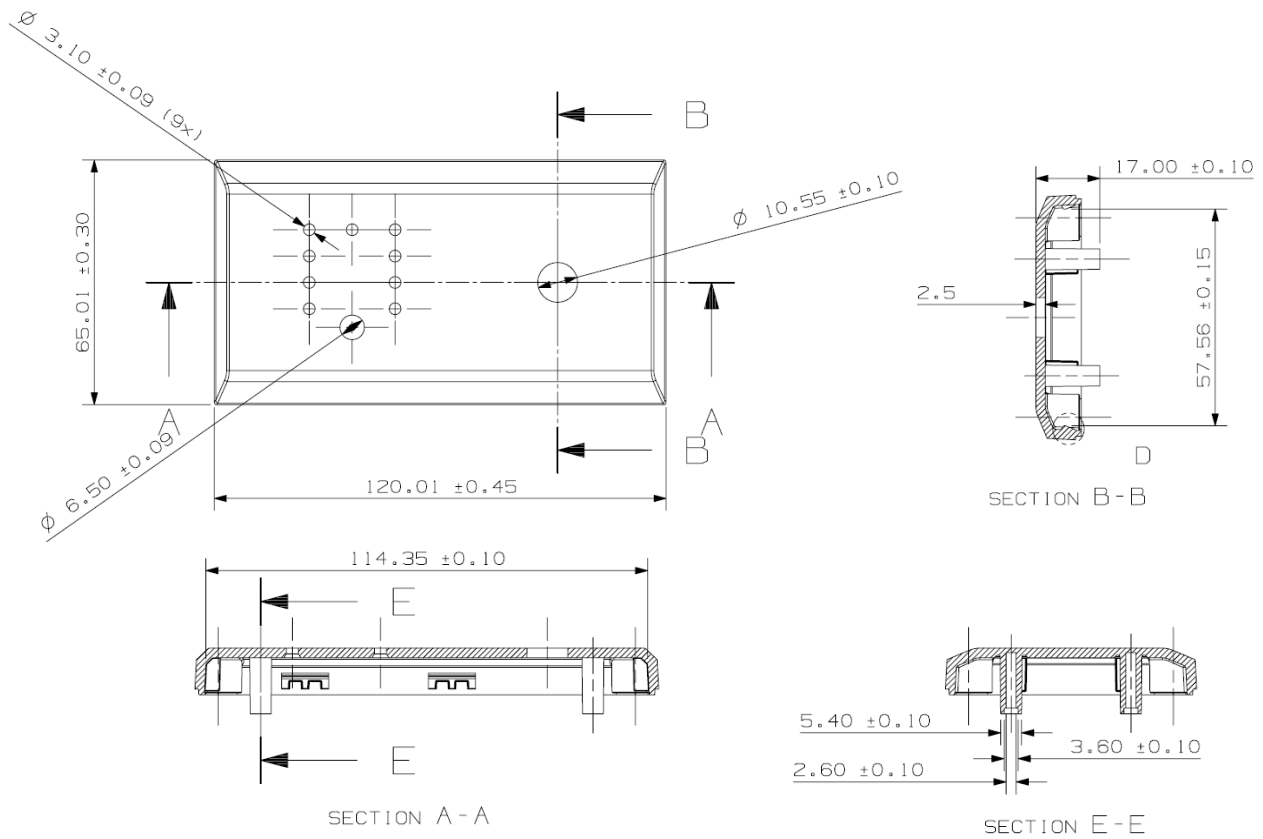

# Dimensions in mm

## Dimensions of plastic panel **REC000300000R Skylla-i Control GX**

Revision : v1.0  
Date : 12-08-2015