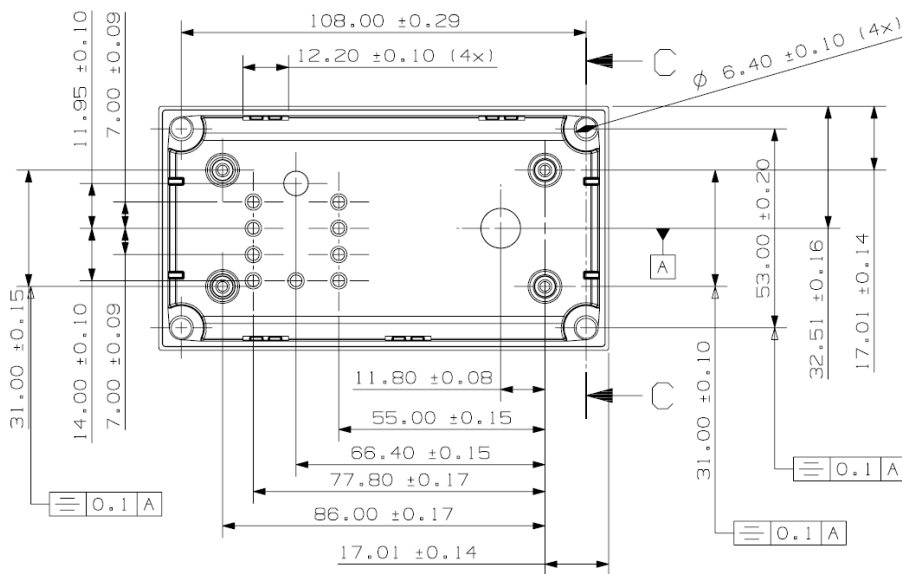

# Dimensions in mm

## Dimensions of plastic panel **REC000300000R Skylla-i Control GX**

Revision : v1.0  
Date : 12-08-2015